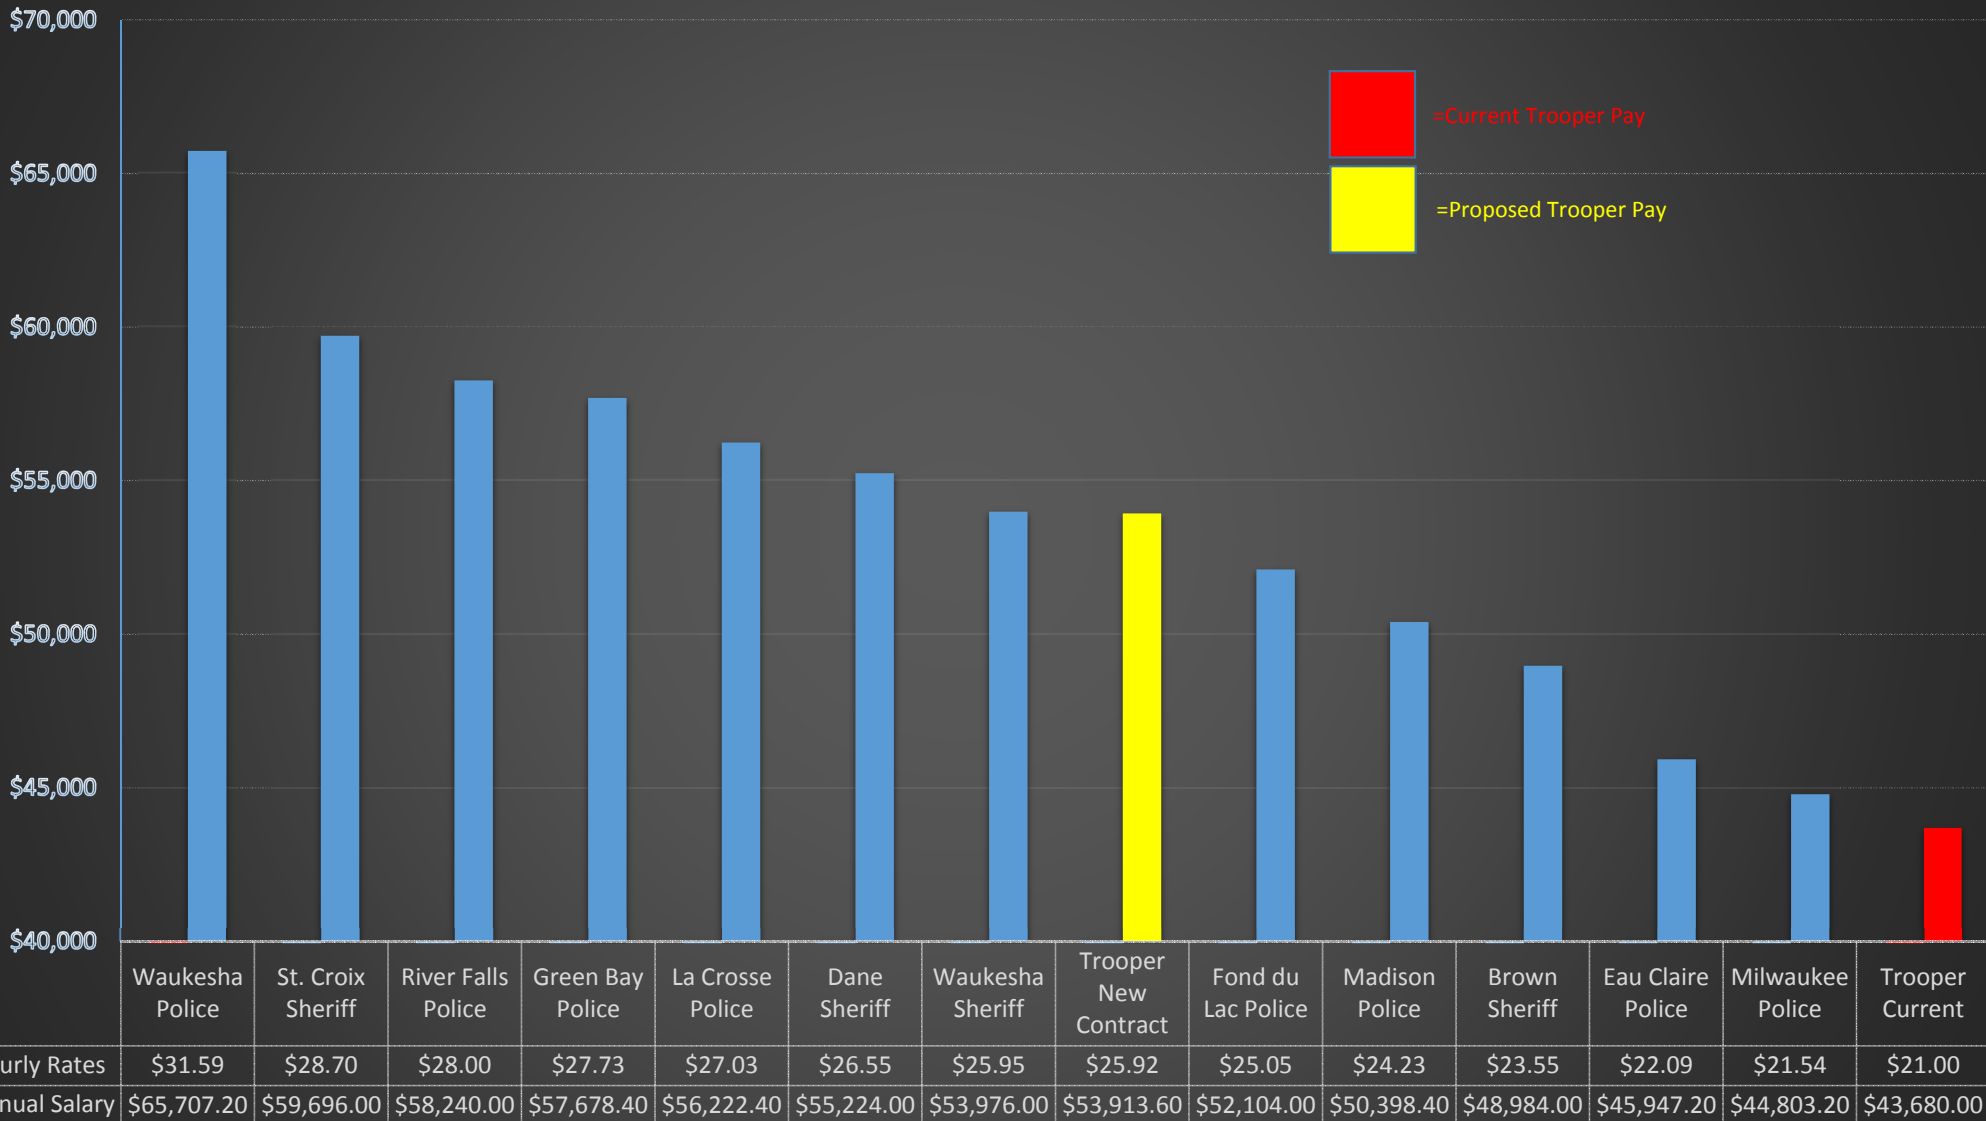

STARTING PAY- Wisconsin Law Enforcement

TOP PAY- Wisconsin Law Enforcement